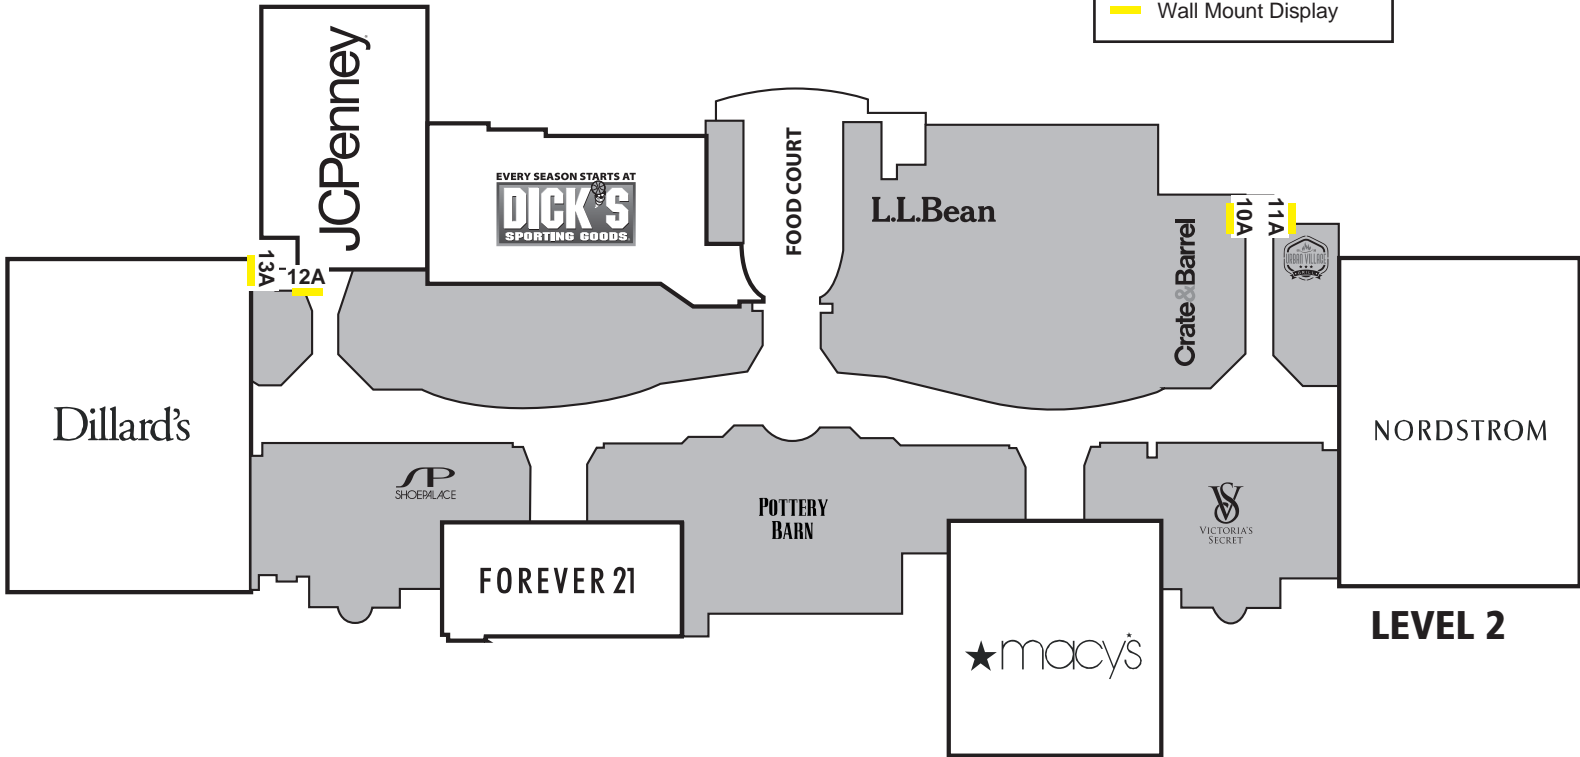

Choose the location(s) where you would like your ad to appear!

▲ 3-Sided Unit  
— Wall Mount Display

LEVEL 2

LEVEL 1

**SCROLL DOWN TO SEE PHOTOS OF LOCATIONS**

# PARK MEADOWS PANEL LOCATIONS

2A

2B

2C

4A

4B

4C

# PARK MEADOWS PANEL LOCATIONS