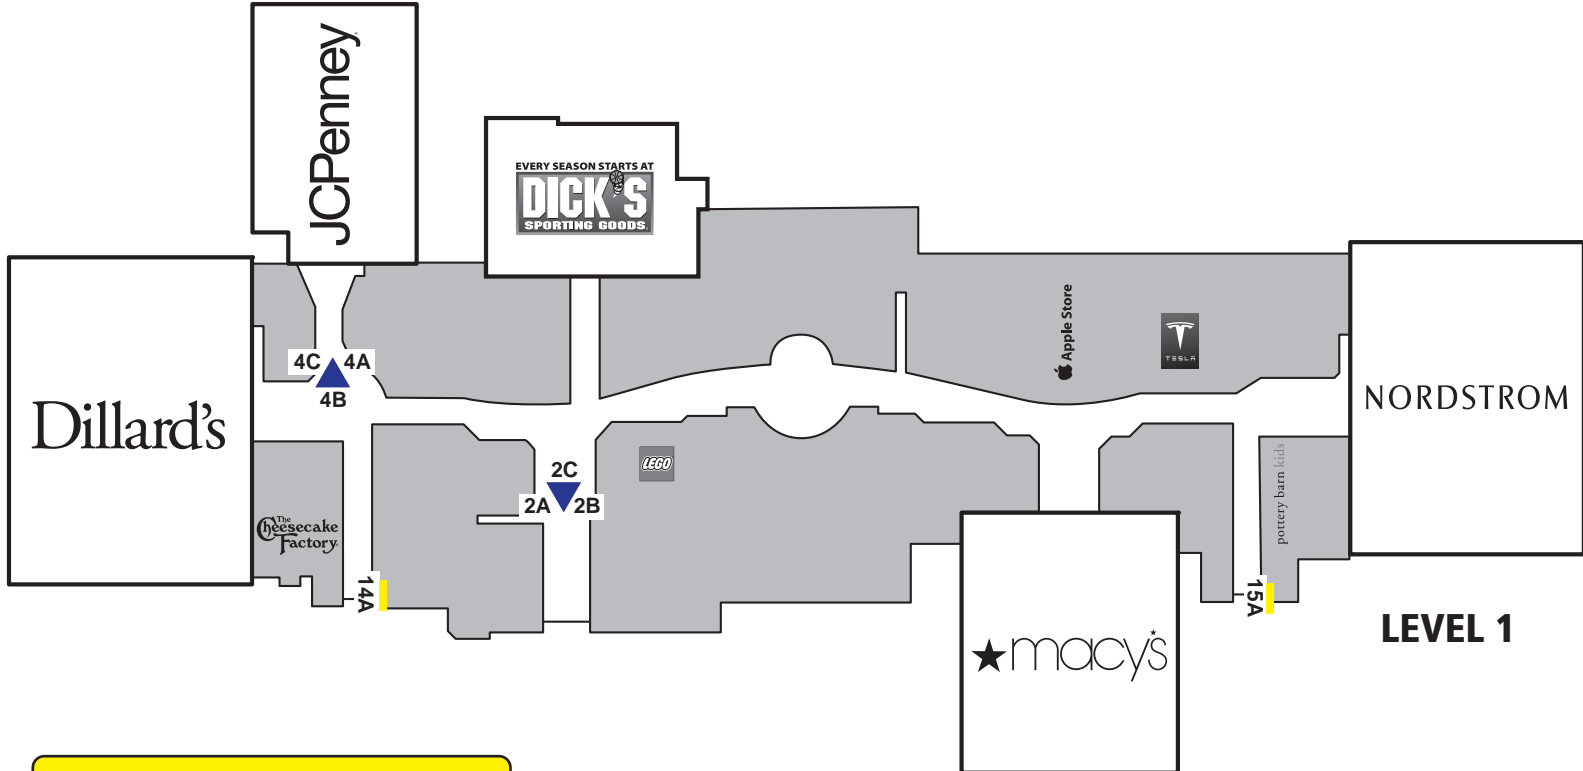

Choose the location(s) where you would like your ad to appear!

▲ 3-Sided Unit  
— Wall Mount Display

LEVEL 2

LEVEL 1

**SCROLL DOWN TO SEE PHOTOS OF LOCATIONS**

# PARK MEADOWS PANEL LOCATIONS

2A

2B

2C

4A

4B

4C

# PARK MEADOWS PANEL LOCATIONS